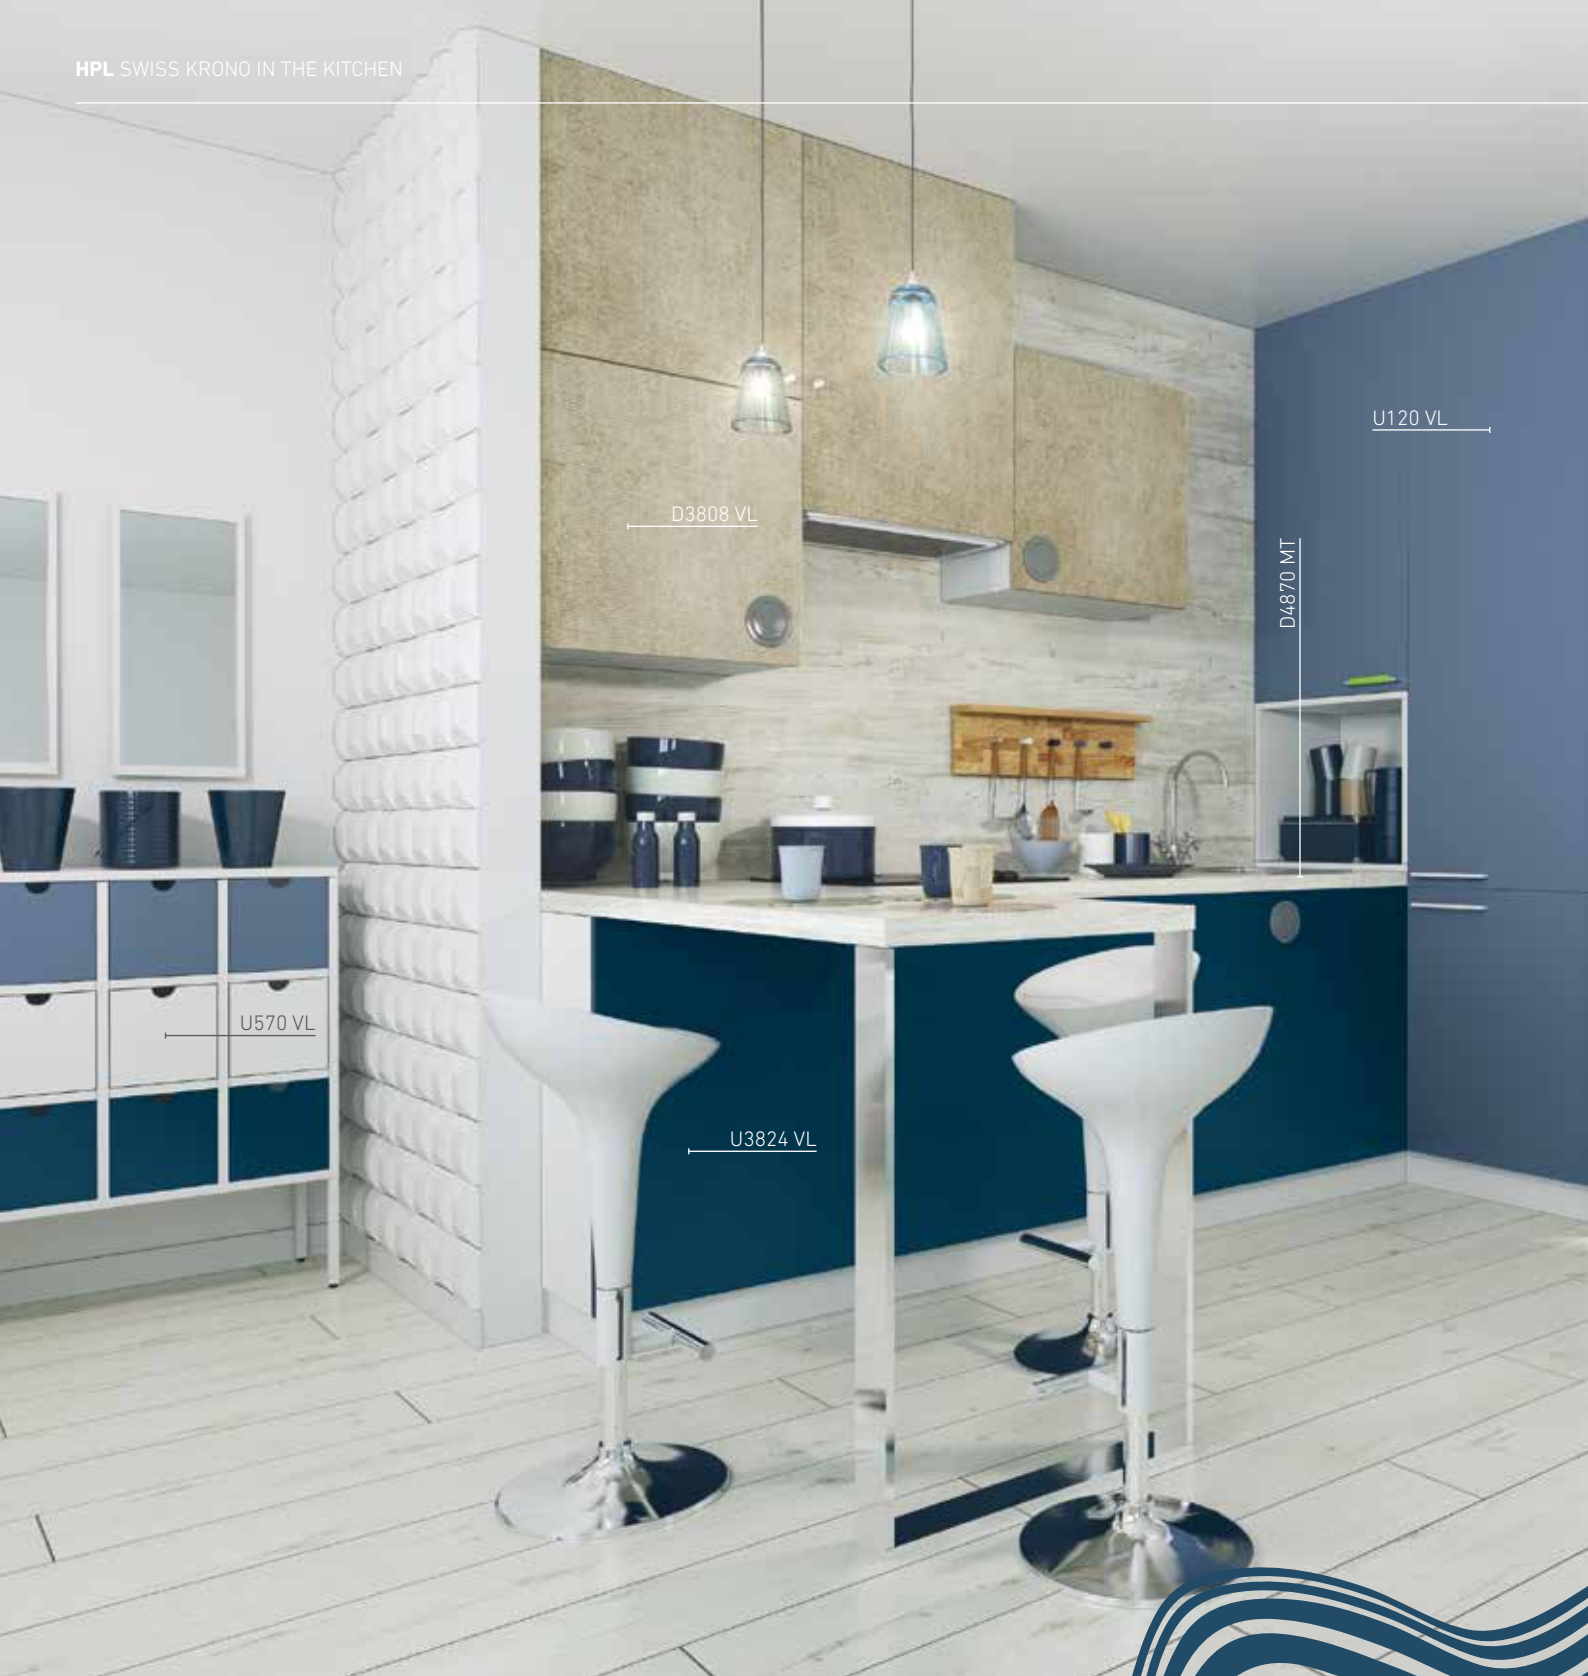

U120 VL

D3808 VL

D4870 MT

U570 VL

U3824 VL